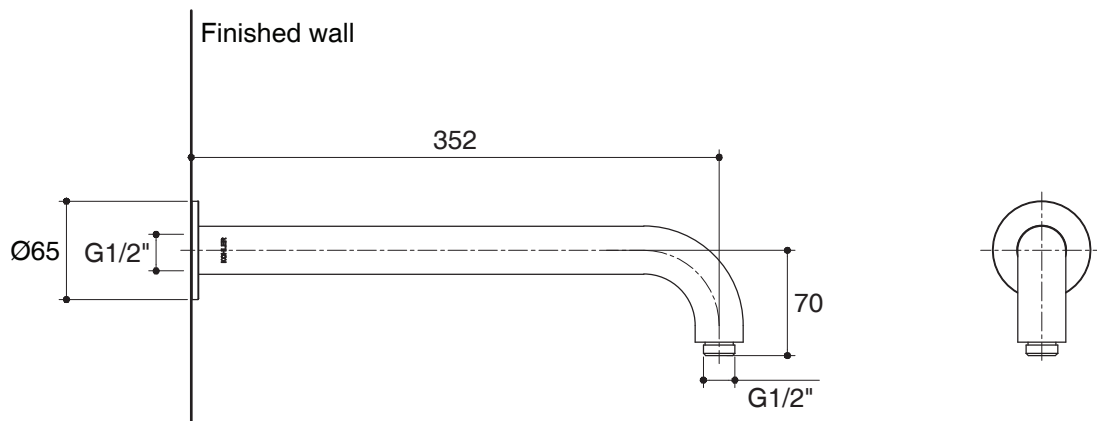

WALL MOUNT SHOWER ARM K-15396X-B ALSO K-15397X-B

Features

- Brass construction
- Durable KOHLER finishes resist corrosion and tarnishing
- 352 mm length (K-15396X-B)
- 454 mm length (K-15397X-B)
- G 1/2" thread connection(s)
- Recommended to be matched with 8" or 10" Catalyst Air showerhead

Codes/Standards Applicable

Specified model meets or exceeds the following:

- N/A

Installation Notes

Install this product according to the installation guide.

Specified Model

Model	Description	Colors/Finishes	
K-15396X-B	Wall mount Shower arm 15"	<input type="checkbox"/> CP : Polished chrome	<input type="checkbox"/> Others
K-15397X-B	Wall mount Shower arm 19"	<input type="checkbox"/> CP : Polished chrome	<input type="checkbox"/> Others

For a full range of color finishes in your market please contact your local Kohler representative.

Dimensions are approximate.

Unit: mm

K-15396X-B

K-15397X-B

Note: The recommended dimension for installation can be adjusted according to user preferences and layout.