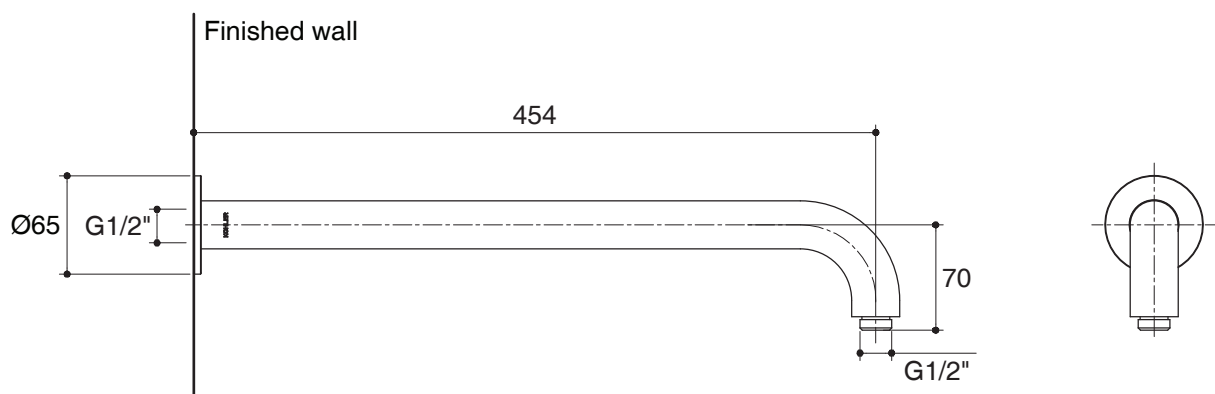

WALL MOUNT SHOWER ARM K-15396X-B ALSO K-15397X-B

Features

- Brass construction
- Durable KOHLER finishes resist corrosion and tarnishing
- 352 mm length (K-15396X-B)
- 454 mm length (K-15397X-B)
- G 1/2" thread connection(s)
- Recommended to be matched with 8" or 10" Catalyst Air showerhead

Codes/Standards Applicable

Specified model meets or exceeds the following:

- N/A

Installation Notes

Install this product according to the installation guide.

Specified Model

Model	Description	Colors/Finishes	
K-15396X-B	Wall mount Shower arm 15"	<input type="checkbox"/> CP : Polished chrome	<input type="checkbox"/> Others
K-15397X-B	Wall mount Shower arm 19"	<input type="checkbox"/> CP : Polished chrome	<input type="checkbox"/> Others

For a full range of color finishes in your market please contact your local Kohler representative.

Dimensions are approximate.

Unit: mm

K-15396X-B

K-15397X-B

Note: The recommended dimension for installation can be adjusted according to user preferences and layout.