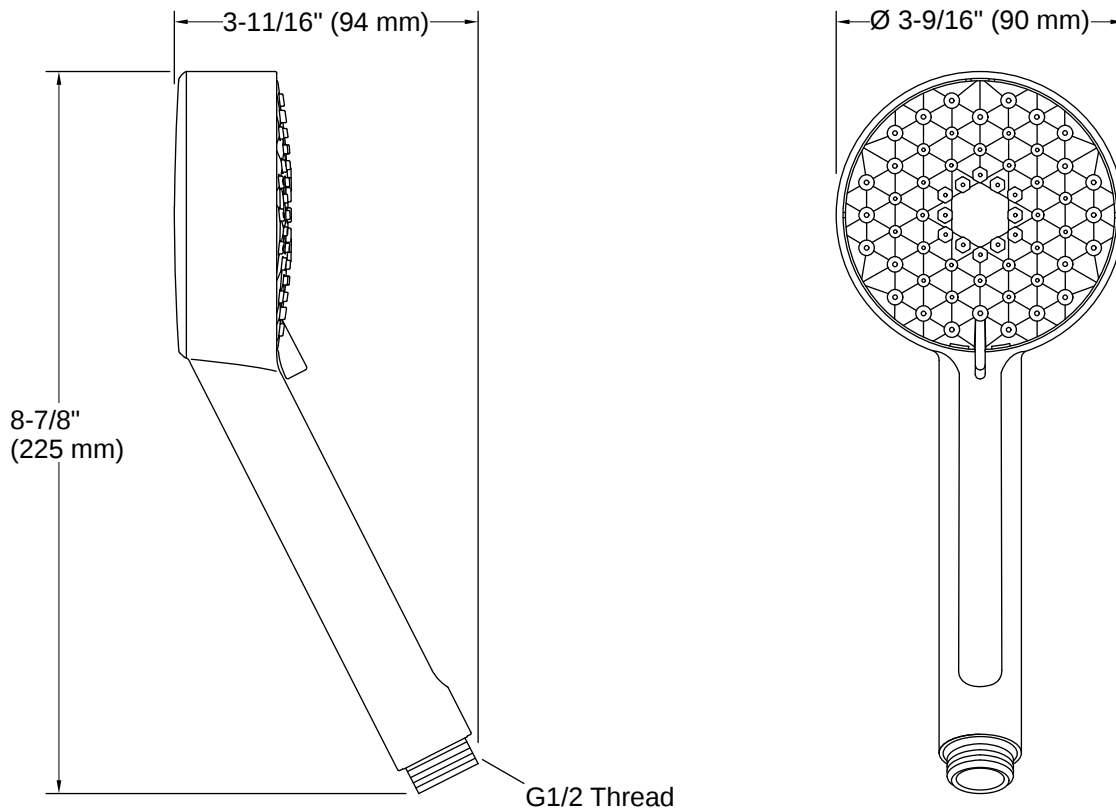

Installation

- Bracket or sidebar required for wall-mount installation
- Deck-mount holder required for deck-mount installation

Installation Notes

Install this product according to the installation instructions.

Plumbing codes require approved backflow prevention devices to be installed in-line to handshowers. Please consult with local plumbing officials.

Plumbing codes require an atmospheric vacuum breaker (such as Kohler Model K-9660) be installed in-line with handshowers. Please consult with local plumbing officials.