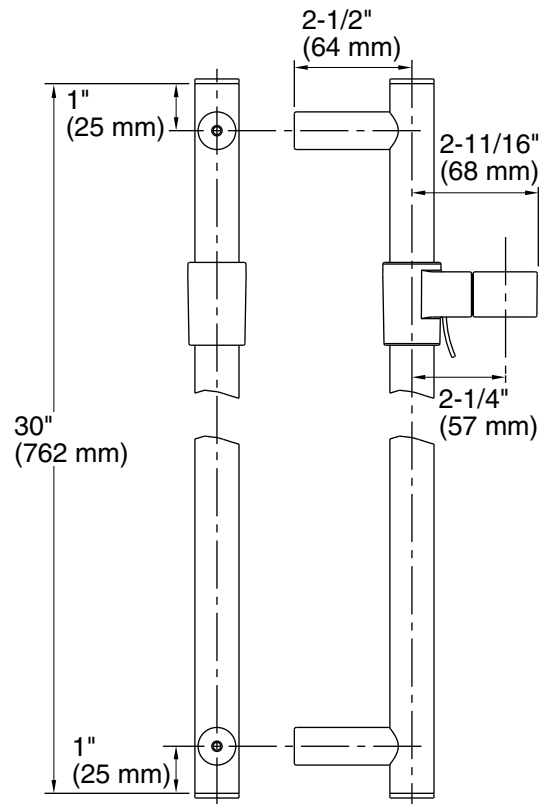

Features

- 30" adjustable slidebar supports a handshower at the desired height for a customized showering experience.

Material

- Durable metal construction.
- KOHLER finishes resist corrosion and tarnishing.

Technical Information

All product dimensions are nominal.

Notes

Install this product according to the installation guide.

ADA, OBC, CSA B651 compliant when installed to the specific requirements of these regulations.