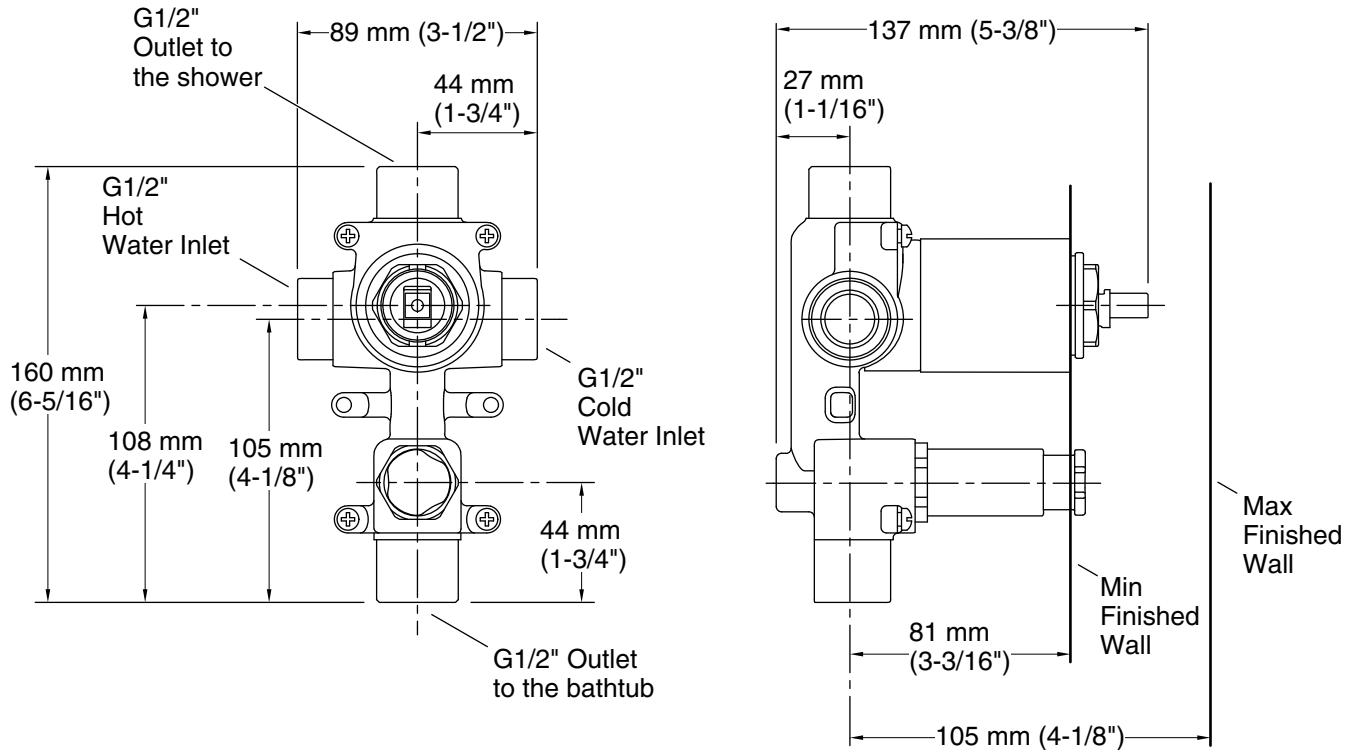

Technical Information

All product dimensions are nominal.

Notes

Install this product according to the installation guide.