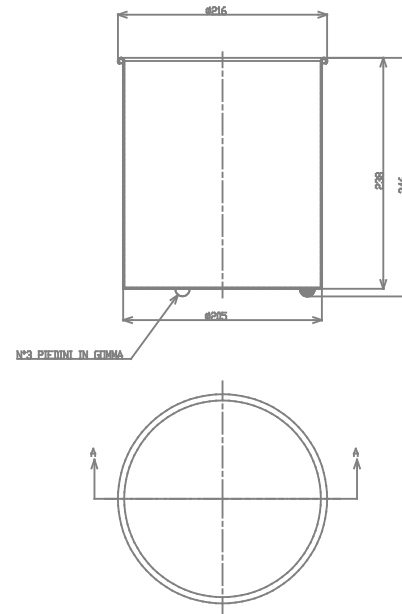

3D VIEW

Moves you toward or away from objects in the scene when you drag vertically. You can also zoom with the hand tool by holding down Shift as you drag.

Moves the model vertically and horizontally only. You can also pan with the hand tool: Ctrl-drag.

Turns 3D objects around relative to the screen. How the objects move depends on the starting view, where you start dragging and the direction in which you drag.

2D DERIVATION

TECHNICAL DRAWINGS

AVAILABLE FINISHES

Code	A0401CAL
LOD Destination	Architecture
LOD Level	350
Material	Stainless steel
	0.78,0.78,0.78,0.00
Brand Description	INDA
Article number	A0401CAL
Very short description 1	INDA Waste paper, waste baskets Cm22X22 H25
Very short description 2	Hotellerie A0401C 22X22 AL
Article description	INDA ACCESSORIES Hotellerie Waste paper, waste baskets Cm22X22 H25 AL
International code	EAN-13:8010359142612
Article type	Standard article
State	CURRENT
Variant characteristic	0
Height [cm]	25
Width [cm]	22
Depth [cm]	22.0
Weight [kg]	0.600