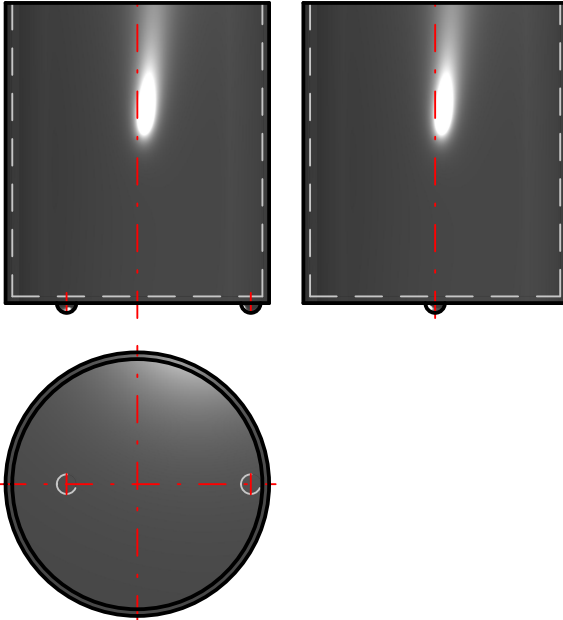

3D VIEW

Moves you toward or away from objects in the scene when you drag vertically. You can also zoom with the hand tool by holding down Shift as you drag.

Moves the model vertically and horizontally only. You can also pan with the hand tool: Ctrl-drag.

Turns 3D objects around relative to the screen. How the objects move depends on the starting view, where you start dragging and the direction in which you drag.

2D DERIVATION

TECHNICAL DRAWINGS

AVAILABLE FINISHES

Code	A0401CAL
LOD Destination	Architecture
LOD Level	350
Material	Stainless steel
	0.78,0.78,0.78,0.00
Brand Description	INDA
Article number	A0401CAL
Very short description 1	INDA Waste paper, waste baskets Cm22X22 H25
Very short description 2	Hotellerie A0401C 22X22 AL
Article description	INDA ACCESSORIES Hotellerie Waste paper, waste baskets Cm22X22 H25 AL
International code	EAN-13:8010359142612
Article type	Standard article
State	CURRENT
Variant characteristic	0
Height [cm]	25
Width [cm]	22
Depth [cm]	22.0
Weight [kg]	0.600