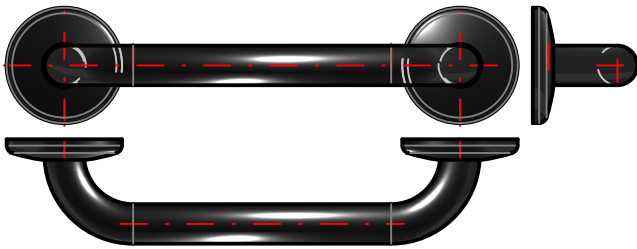

Articoli Trasversali

Design: Studio Inda

A0490T

Articoli Trasversali Inda BIG HANDLE

A0490TCR
INDA ACCESSORIES Articoli Trasversali

Inda BIG HANDLE Cm33X7 H8 CR

To Activate the interactive 3D view, you must trust this document (see hint on the top) in Adobe Acrobat and click on the question mark.

3D VIEW

Moves you toward or away from objects in the scene when you drag vertically. You can also zoom with the hand tool by holding down Shift as you drag.

Moves the model vertically and horizontally only. You can also pan with the hand tool: Ctrl-drag.

Turns 3D objects around relative to the screen. How the objects move depends on the starting view, where you start dragging and the direction in which you drag.

2D DERIVATION

TECHNICAL DRAWINGS

AVAILABLE FINISHES

Code	A0490TCR
Material	Chrome-plated
Very short description 1	INDA BIG HANDLE Cm33X7 H8
Very short description 2	Articoli Trasversali Inda A0490T 33X7 CR
Article description	INDA ACCESSORIES Articoli Trasversali Inda BIG HANDLE Cm33X7 H8 CR
International code	EAN-13:8010359082055
Height [cm]	8
Width [cm]	33
Depth [cm]	7
Weight [kg]	0.420
Series	Transversal Article Inda
LINE	Grab-bars
Model	A0490T
Intrastat code	74182000
URL link web site of the article	https://www.inda.net/
Design	Studio Inda