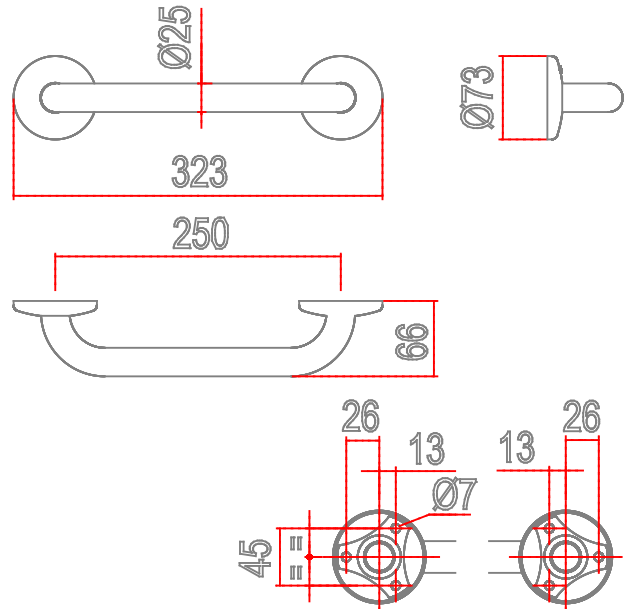

Articoli Trasversali

Design: Studio Inda

A0490T

Articoli Trasversali Inda BIG HANDLE

A0490TCR
INDA ACCESSORIES Articoli Trasversali

Inda BIG HANDLE Cm33X7 H8 CR

To Activate the interactive 3D view, you must trust this document (see hint on the top) in Adobe Acrobat and click on the question mark.

3D VIEW

Moves you toward or away from objects in the scene when you drag vertically. You can also zoom with the hand tool by holding down Shift as you drag.

Moves the model vertically and horizontally only. You can also pan with the hand tool: Ctrl-drag.

Turns 3D objects around relative to the screen. How the objects move depends on the starting view, where you start dragging and the direction in which you drag.

2D DERIVATION

TECHNICAL DRAWINGS

AVAILABLE FINISHES

Code	A0490TCR
Material	Chrome-plated
Very short description 1	INDA BIG HANDLE Cm33X7 H8
Very short description 2	Articoli Trasversali Inda A0490T 33X7 CR
Article description	INDA ACCESSORIES Articoli Trasversali Inda BIG HANDLE Cm33X7 H8 CR
International code	EAN-13:8010359082055
Height [cm]	8
Width [cm]	33
Depth [cm]	7
Weight [kg]	0.420
Series	Transversal Article Inda
LINE	Grab-bars
Model	A0490T
Intrastat code	74182000
URL link web site of the article	https://www.inda.net/
Design	Studio Inda