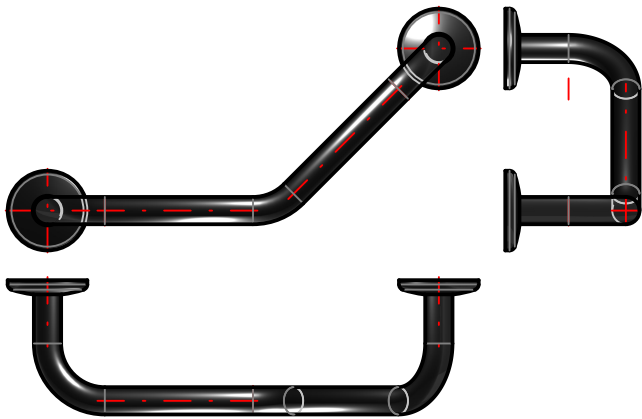

Articoli Trasversali

Design: Studio Inda

A0491T

Articoli Trasversali Inda BIG HANDLE

A0491TCR
INDA ACCESSORIES Articoli Trasversali

Inda BIG HANDLE Cm43X12 H22 CR

To Activate the interactive 3D view, you must trust this document (see hint on the top) in Adobe Acrobat and click on the question mark.

3D VIEW

Moves you toward or away from objects in the scene when you drag vertically. You can also zoom with the hand tool by holding down Shift as you drag.

Moves the model vertically and horizontally only. You can also pan with the hand tool: Ctrl-drag.

Turns 3D objects around relative to the screen. How the objects move depends on the starting view, where you start dragging and the direction in which you drag.

2D DERIVATION

TECHNICAL DRAWINGS

AVAILABLE FINISHES

Code	A0491TCR
Material	Chrome-plated
Very short description 1	INDA BIG HANDLE Cm43X12 H22
Very short description 2	Articoli Trasversali Inda A0491T 43X12 CR
Article description	INDA ACCESSORIES Articoli Trasversali Inda BIG HANDLE Cm43X12 H22 CR
International code	EAN-13:8010359082079
Height [cm]	22
Width [cm]	43
Depth [cm]	12
Weight [kg]	0.560
Series	Transversal Article Inda
LINE	Grab-bars
Model	A0491T
Intrastat code	74182000
URL link web site of the article	https://www.inda.net/
Design	Studio Inda