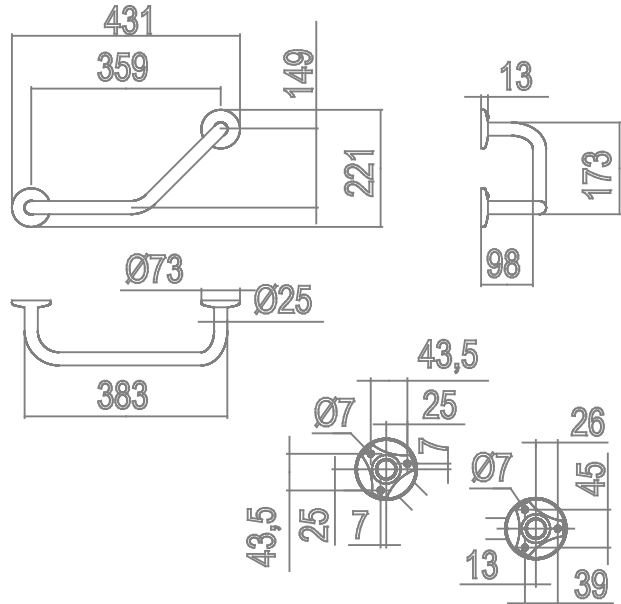

Articoli Trasversali

Design: Studio Inda

A0491T

Articoli Trasversali Inda BIG HANDLE

A0491TCR
INDA ACCESSORIES Articoli Trasversali

Inda BIG HANDLE Cm43X12 H22 CR

To Activate the interactive 3D view, you must trust this document (see hint on the top) in Adobe Acrobat and click on the question mark.

3D VIEW

Moves you toward or away from objects in the scene when you drag vertically. You can also zoom with the hand tool by holding down Shift as you drag.

Moves the model vertically and horizontally only. You can also pan with the hand tool: Ctrl-drag.

Turns 3D objects around relative to the screen. How the objects move depends on the starting view, where you start dragging and the direction in which you drag.

2D DERIVATION

TECHNICAL DRAWINGS

AVAILABLE FINISHES

Code	A0491TCR
Material	Chrome-plated
Very short description 1	INDA BIG HANDLE Cm43X12 H22
Very short description 2	Articoli Trasversali Inda A0491T 43X12 CR
Article description	INDA ACCESSORIES Articoli Trasversali Inda BIG HANDLE Cm43X12 H22 CR
International code	EAN-13:8010359082079
Height [cm]	22
Width [cm]	43
Depth [cm]	12
Weight [kg]	0.560
Series	Transversal Article Inda
LINE	Grab-bars
Model	A0491T
Intrastat code	74182000
URL link web site of the article	https://www.inda.net/
Design	Studio Inda