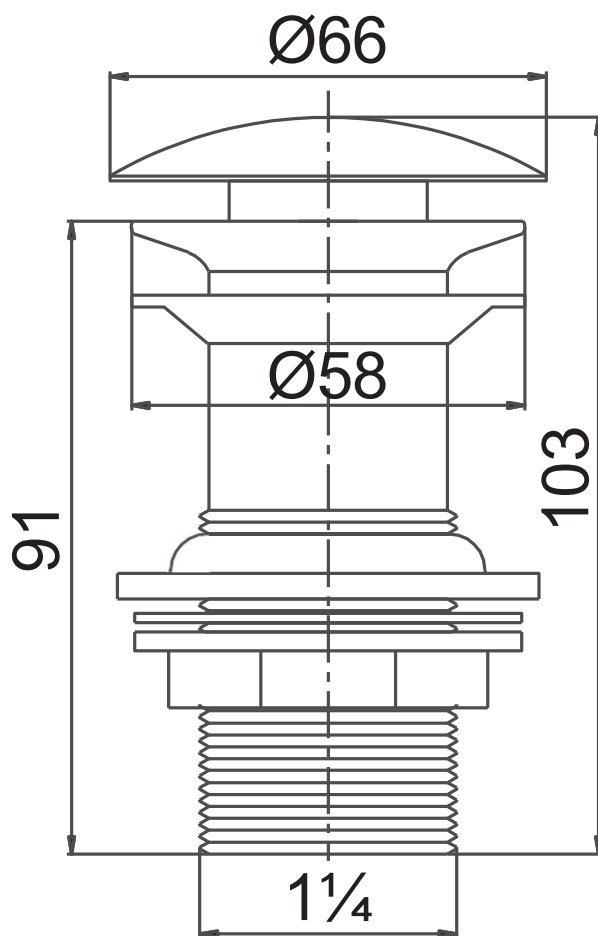

UNITEX®

DUOMO

UNITEX®

CODE: W-UT43-1 UNITS: mm