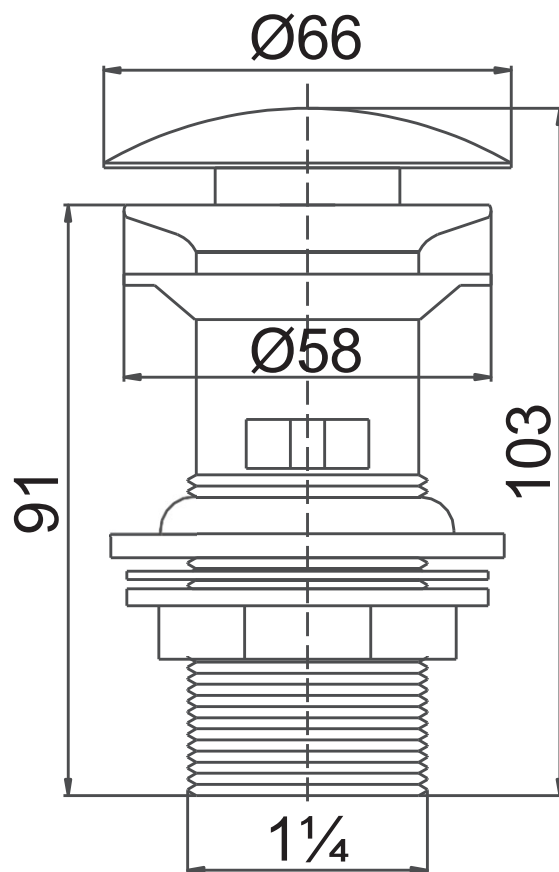

UNITEX®

DUOMO

UNITEX®

CODE: W-UT43 UNITS: mm